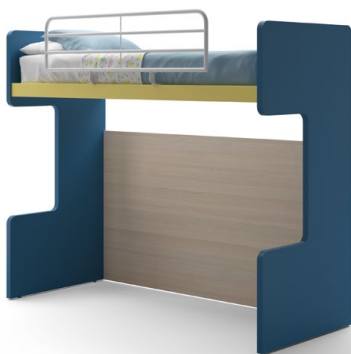

The multifunctional, space-saving integrated systems by Doimo Cityline allow to an infinite variety of configurations. The 5 fixed bunk beds of our catalogue have got two different widths (90 and 98 cm) and two different lengths (203 and 213 cm). Besides this choice, you can add several combinations of elements and finishes. A tailor-made world to suit everyone's needs.

213 CM

ESEMPI CON TESTIERA SMART/
Examples with smart headboard

SMART 31

H. 181 cm
A. 90 - 98 cm
B. 213 cm

SMART 32

H. 181 cm
A. 90 - 98 cm
B. 213 cm

SMART 34

H. 181 cm
A. 90 - 98 cm
B. 213 cm