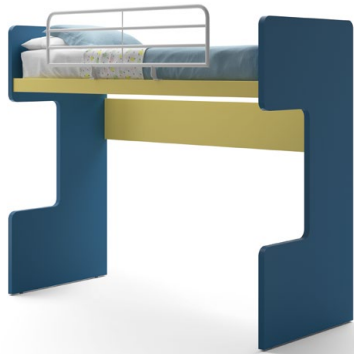

The multifunctional, space-saving integrated systems by Doimo Cityline allow to an infinite variety of configurations. The 5 fixed bunk beds of our catalogue have got two different widths (90 and 98 cm) and two different lengths (203 and 213 cm). Besides this choice, you can add several combinations of elements and finishes. A tailor-made world to suit everyone's needs.

ARAMIS

Configurazioni

Configurations

203 CM

ESEMPI CON TESTIERA SMART/
Examples with smart headboard

SMART 31

H. 181 cm
A. 90 - 98 cm
B. 203 cm

SMART 32

H. 181 cm
A. 90 - 98 cm
B. 203 cm

SMART 34

H. 181 cm
A. 90 - 98 cm
B. 203 cm

SMART 36

H. 181 cm
A. 90 - 98 cm
B. 203 cm

①

Configurazioni

Configurations

213 CM

ESEMPI CON TESTIERA SMART/
Examples with smart headboard

SMART 31

H. 181 cm
A. 90 - 98 cm
B. 213 cm

SMART 32

H. 181 cm
A. 90 - 98 cm
B. 213 cm

SMART 34

H. 181 cm
A. 90 - 98 cm
B. 213 cm